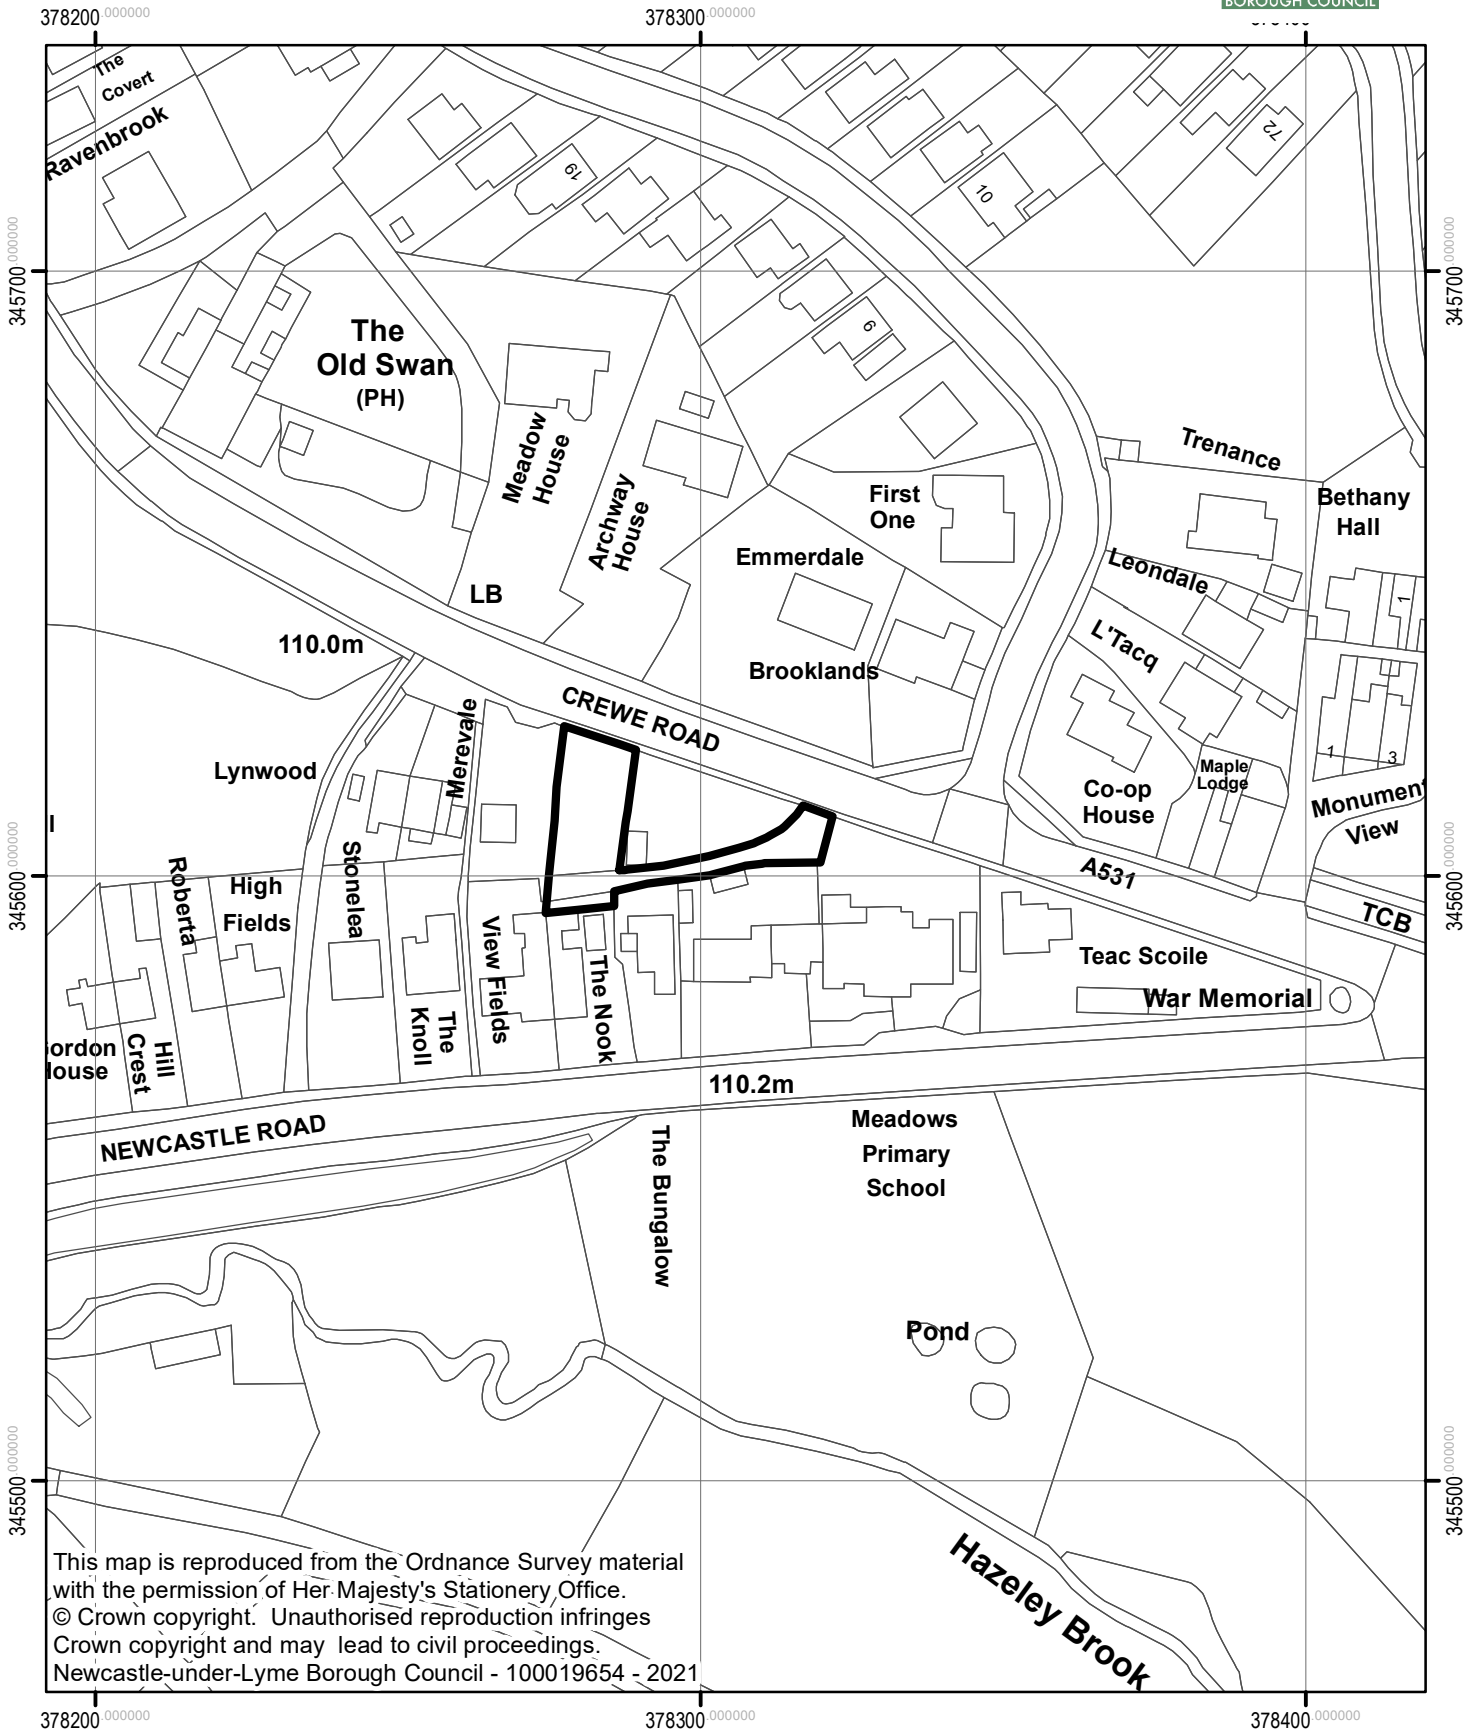

22/00061/FUL
Land Adjacent To The Nook
Newcastle Road
Madeley

This map is reproduced from the Ordnance Survey material with the permission of Her Majesty's Stationery Office. © Crown copyright. Unauthorised reproduction infringes Crown copyright and may lead to civil proceedings. Newcastle-under-Lyme Borough Council - 100019654 - 2021